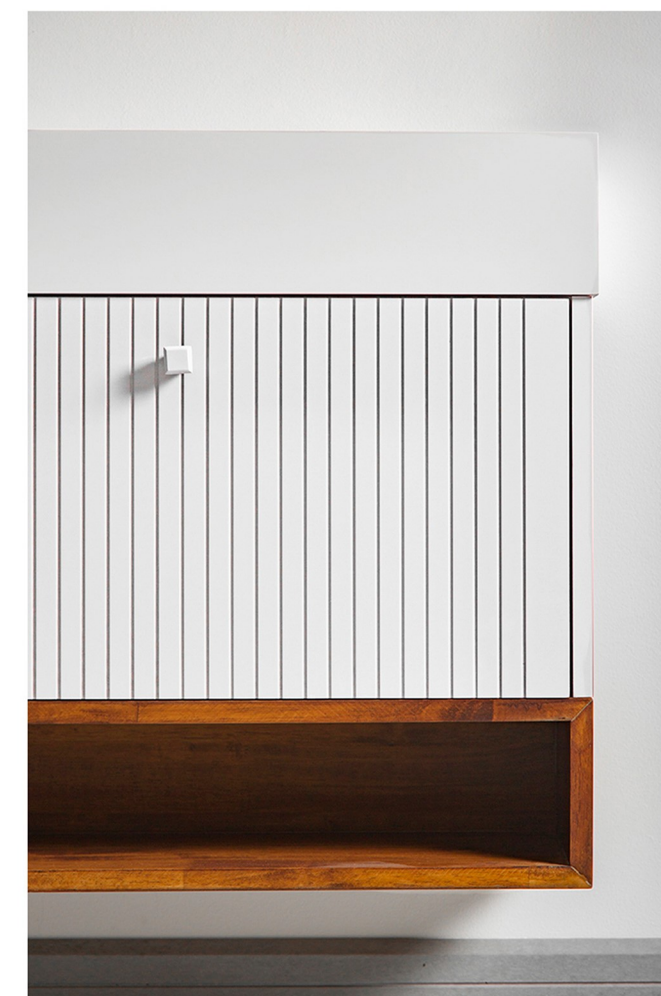

650x320 mm ( V 6532 )

Realization of  
an intelligent  
design

**Main Cabinet (M04, Wood Design)**  
450x270 mm

**Basin (S04)**  
450x270 mm

**Mirror (M04)**  
770x420 mm

more info on  
[rozetti.ir](http://rozetti.ir)