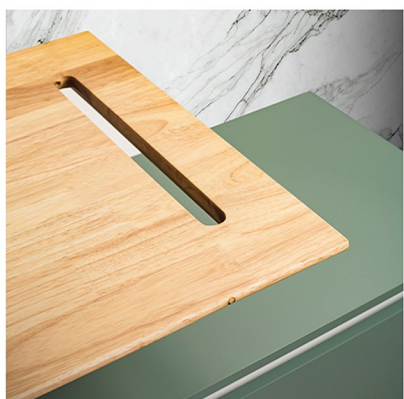

Main Cabinet (M179,WD)
1400x510 mm

Basin (S04)
430x430 mm

Mirror
1250x430 mm

more info on
rozetti.ir