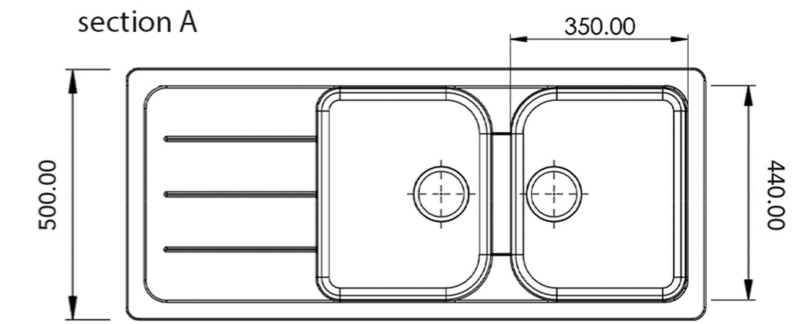

KAPRI

double tank alternative

Length 1150 mm
Width 500 mm
Depth 190 mm

Color site

LIPAR

double tank alternative

Length 1145 mm
Width 490 mm
Depth 190 mm

Color site