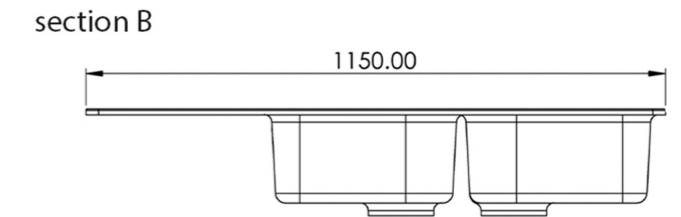

KAPRI

double tank alternative

Length 1150 mm
Width 500 mm
Depth 190 mm

Color site

LIPAR

double tank alternative

Length 1145 mm
Width 490 mm
Depth 190 mm

Color site