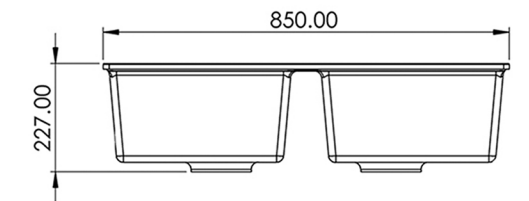

section B

GERANIT KITCHEN SINKS ...

Antibacterial
Easy To Clean & Maintain
Diverse Colors