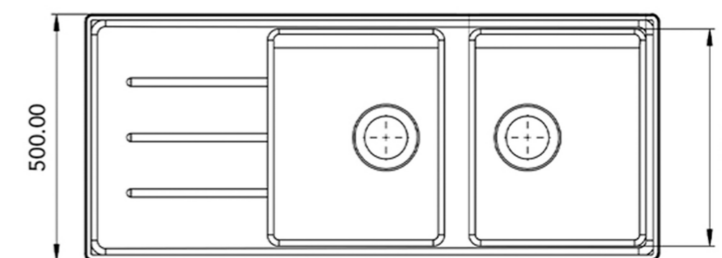

Color site

section A