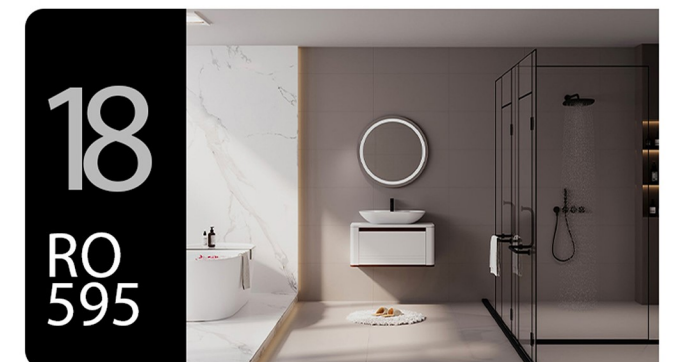

CONTENT TABLE

...