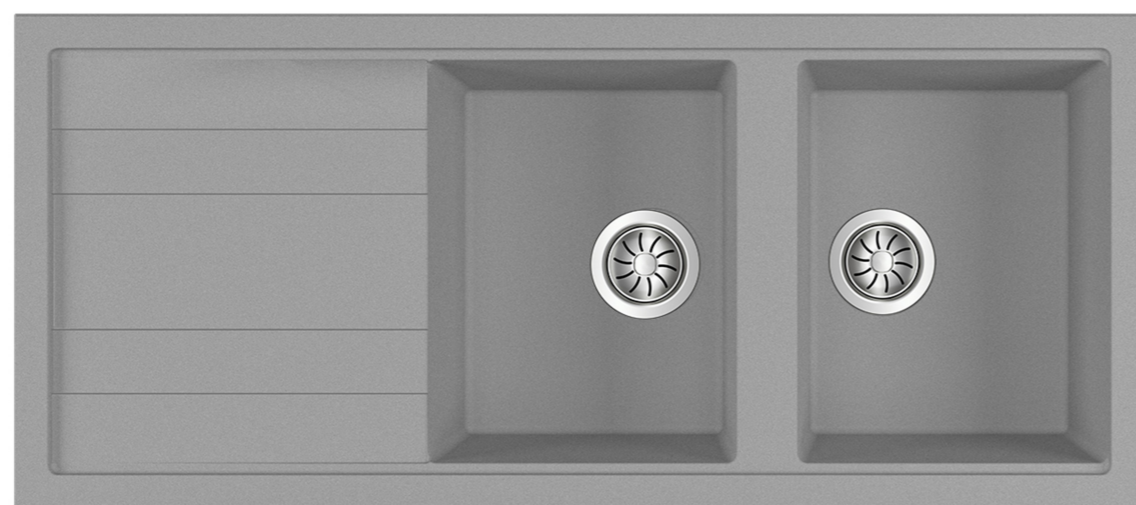

# SHARP

double tank alternative

Length 1150 mm  
Width 505 mm  
Depth 190 mm