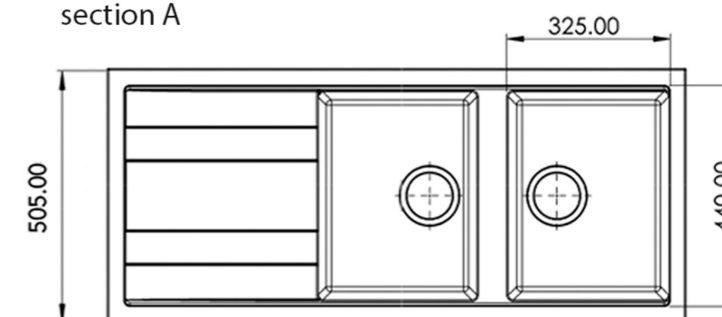

Color site

section A