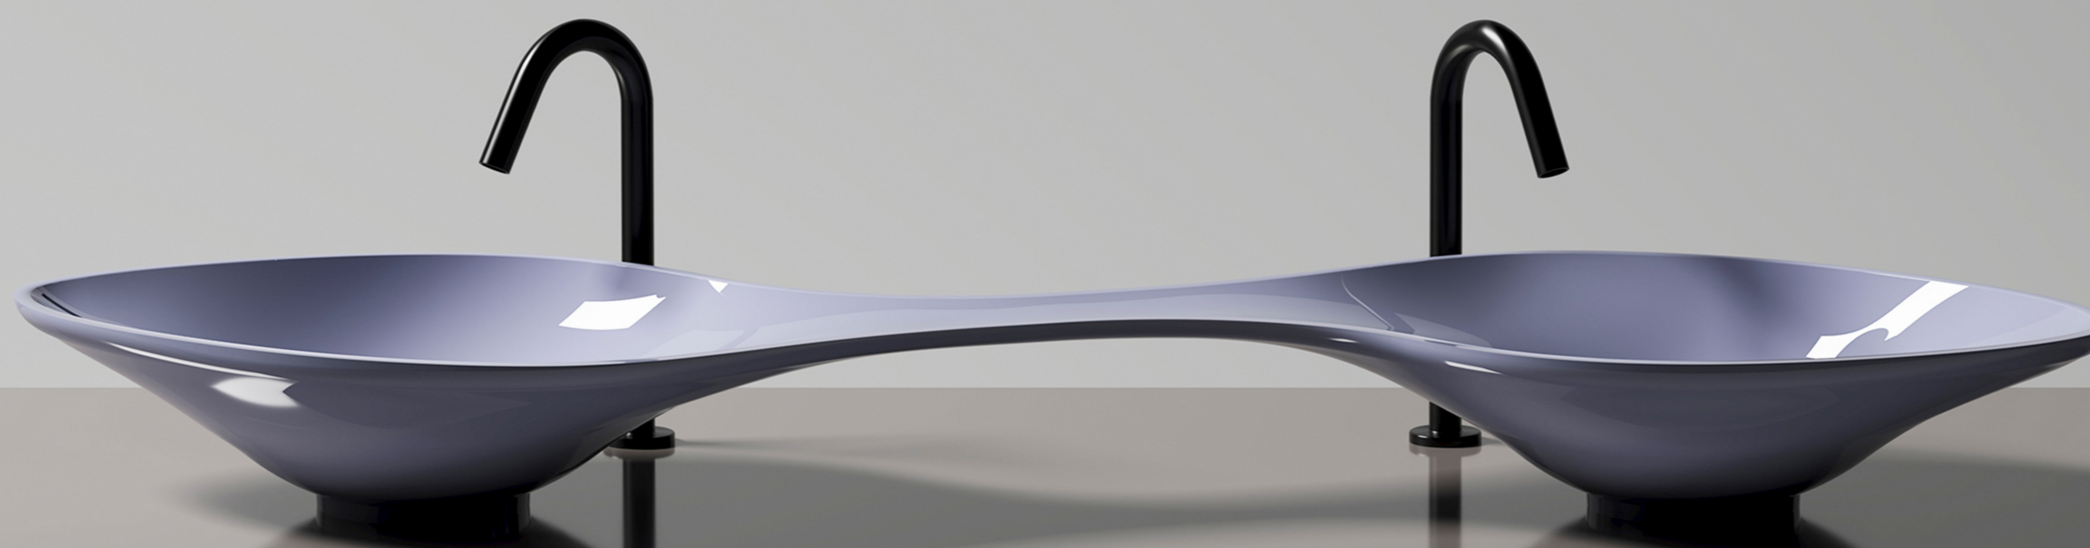

D 18049

more info on
rozetti.ir

single tank

Length	880 mm
Width	490 mm
Depth	160 mm

double tank

Length	1800 mm
Width	490 mm
Depth	160 mm