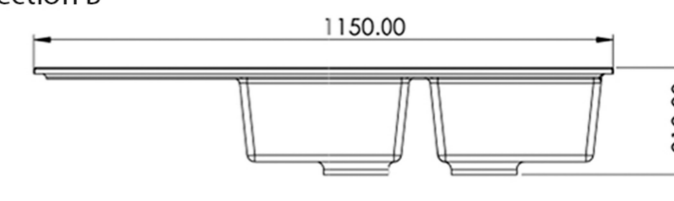

ARCH

double tank alternative

Length 1140 mm
Width 500 mm
Depth 190 mm

Color site

SHARP

double tank alternative

Length 1150 mm
Width 505 mm
Depth 190 mm

Color site

section B