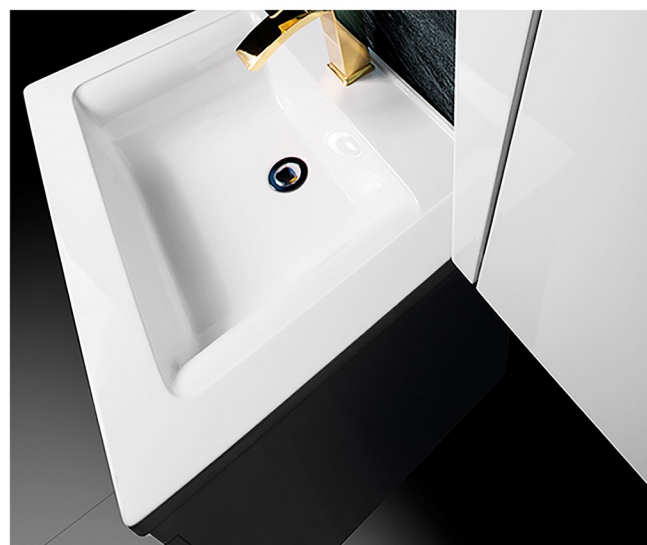

more info on  
[rozetti.ir](http://rozetti.ir)

**Main Cabinet (M04,M02)**  
750x480 mm

**Mirror**  
750x650 mm

**Side Cabinet (M04,M02)**  
800x250 mm

**Basin (S04)**  
750x480 mm

more info on  
[rozetti.ir](http://rozetti.ir)