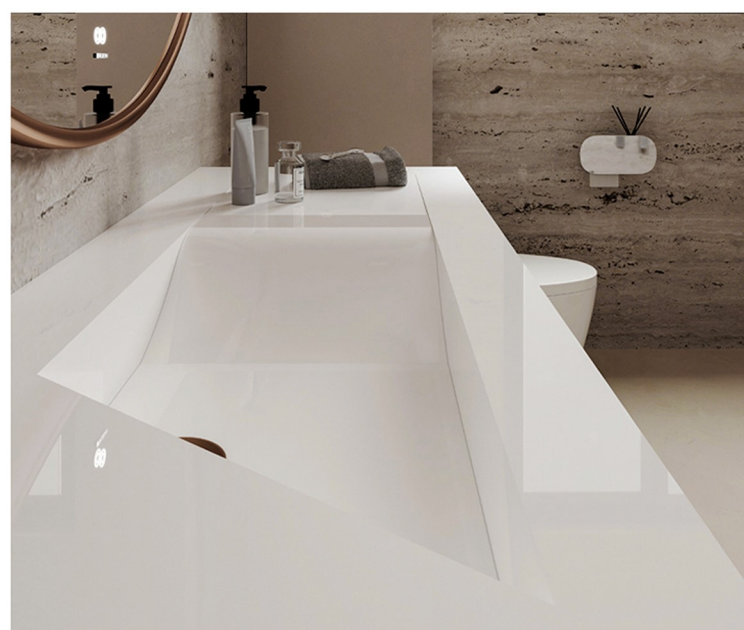

Main Cabinet (M04,WD2)
1200x470 mm

Basin (S04)
1200x470 mm

Mirror
1200x1200 mm