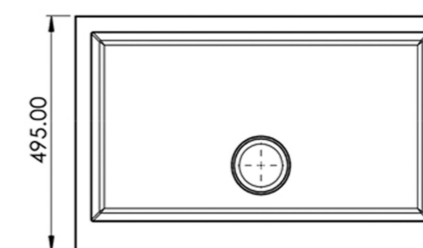

Color site

section A

section B