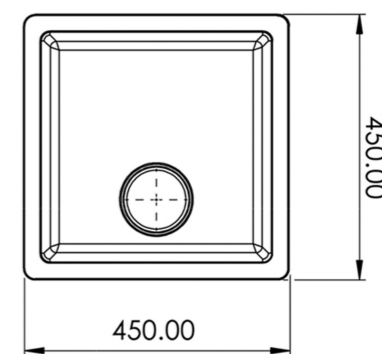

Color site

section A

section B