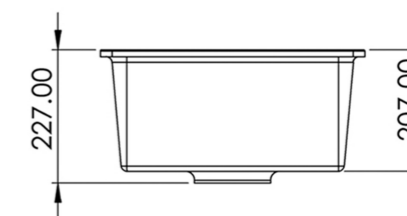

HARKO

Single tank alternative

Length 450 mm
Width 450 mm
Depth 207 mm

Color site

section A

section B

LAVAN

Single tank alternative

Length 780 mm
Width 495 mm
Depth 227 mm

Color site

section B