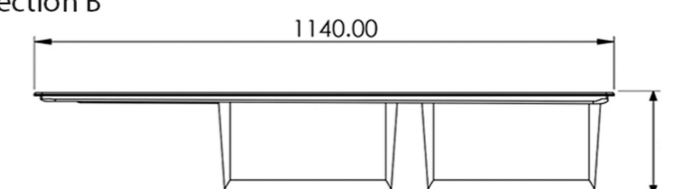

ARCH

double tank alternative

Length 1140 mm
Width 500 mm
Depth 190 mm

Color site

section B

SHARP

double tank alternative

Length 1150 mm
Width 505 mm
Depth 190 mm

Color site