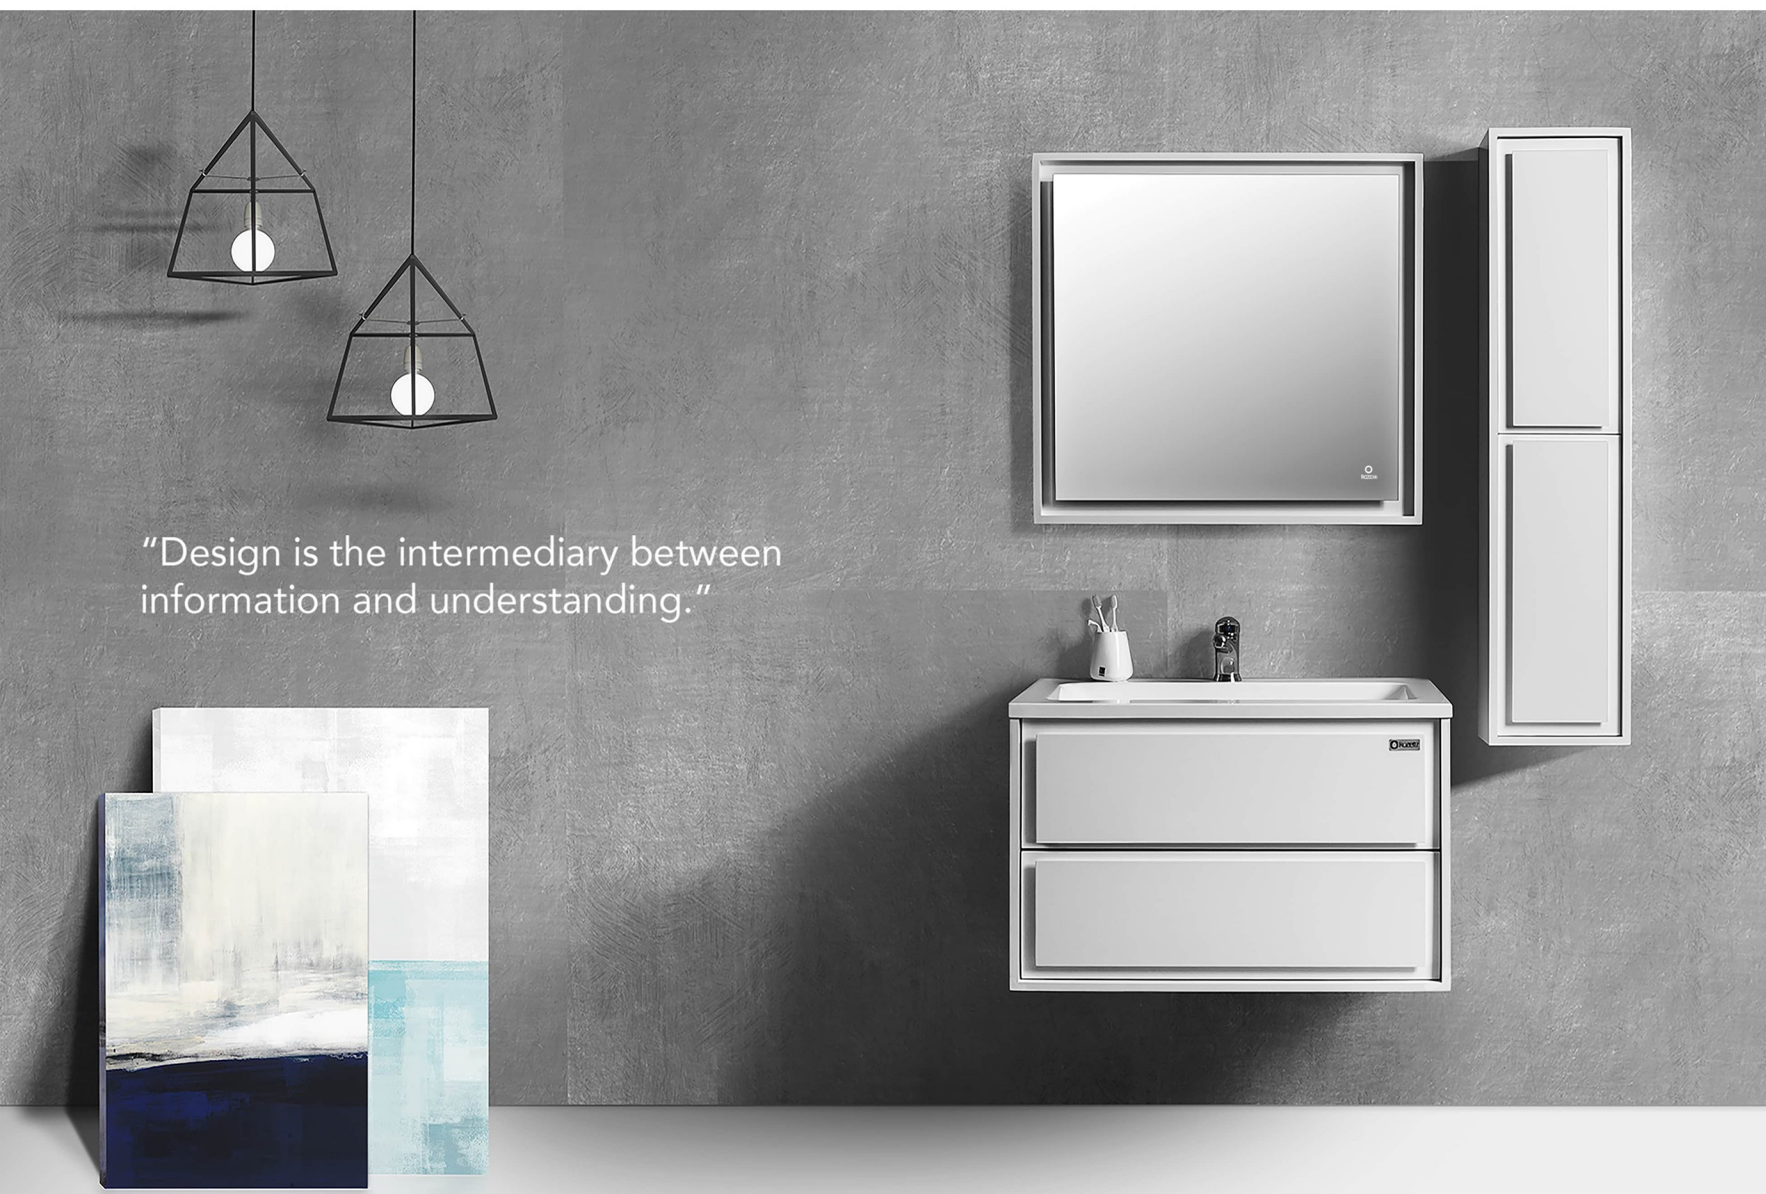

Main Cabinet (M04)
800x480 mm

Mirror (M04)
780x750 mm

Side Cabinet (M04)
1200x280 mm

Basin (S04)
800x480 mm

more info on
rozetti.ir